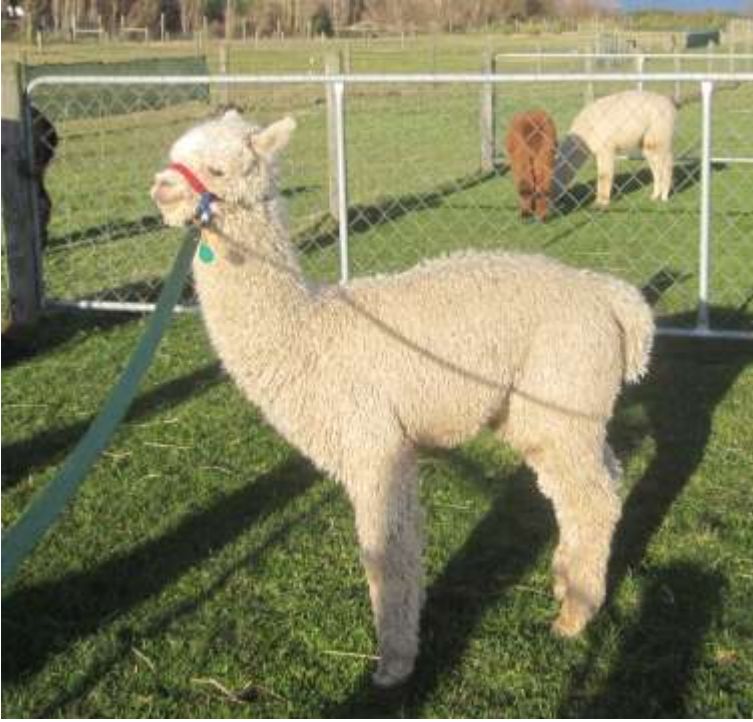

Aquaviva Alpacas

Aquaviva Grace

Aquaviva Herd Reduction Sale

Name	Aquaviva Grace				
Ear Tag	AQUP0008	Registry No.	1021149		
Birth Date	22-Mar-2018	Sex	Female	Phenotype	Huacaya
Colour	Solid White				
Sire	Aquaviva Waratah Flats Achilles - MF (80722)				
Dam	Aquaviva Pearl - (S)W (1010410)				
Description	<p>Grace is a young white female born in March 2018. She is very friendly, inquisitive and gentle, and she has been halter trained. She should settle well in a new herd.</p> <p>Grace's mum Aquaviva Pearl combines the genetics of our leading low micron dam Eringa Park Aroma and dense well structured fleece from the line of Homestead Farm Apollo. Grace has fine, wavy, lustrous and soft fleece.</p>				
Fibre	Grace's fleece has not been tested because she has not been shorn yet. A fleece test can be arranged on request.				

Aquaviva Grace

Grace learning to walk on a halter,
August 2018

Grace and friends in the paddock.

Aquaviva Grace

Family Tree

Sire

Sire Registry No.: 80722 Aquaviva Waratah Flats Achilles - MF

Dam